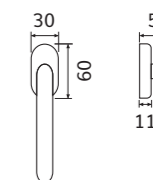

108/266

Maniglia con rosetta
Handle with rosette

108/270

Maniglia con placca
Handle with plate

108 D.K.

Maniglia anta ribalta
Tilt and turn handle

FINITURE / FINISHINGS

108/266 - F01 White