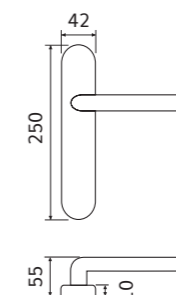

108/266

Maniglia con rosetta
Handle with rosette

108/270

Maniglia con placca
Handle with plate

108 D.K.

Maniglia anta ribalta
Tilt and turn handle

FINITURE / FINISHINGS

108/266 - F01 White