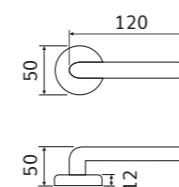

108/266

Maniglia con rosetta
Handle with rosette

108/270

Maniglia con placca
Handle with plate

108 D.K.

Maniglia anta ribalta
Tilt and turn handle

FINITURE / FINISHINGS

108/266 - F01 White