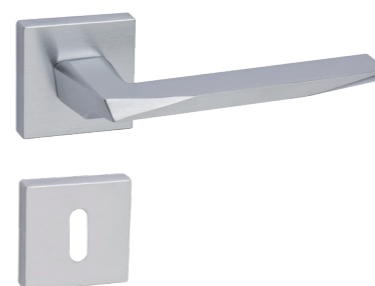

MA1351

1351/201

Maniglia con rosetta
Handle with rosette

1351/210

Maniglia con placca
Handle with plate

1351 D.K.R.

Maniglia anta ribalta
Tilt and turn handle

FINITURE / FINISHINGS

1351/201 - F04

Cromo lucido
Polished chrome

1351/201 - F05

Cromo satinato
Satin chrome

1351/201 - F N.O.

Nero opaco
Matt black

1351/201 - F B.O.

Bianco opaco
Matt white