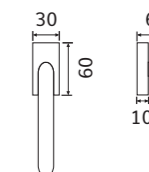

MA1351

1351/201

Maniglia con rosetta
Handle with rosette

1351/210

Maniglia con placca
Handle with plate

1351 D.K.R.

Maniglia anta ribalta
Tilt and turn handle

FINITURE / FINISHINGS