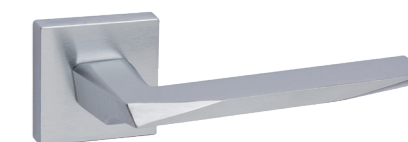

MA1351

1351/201

Maniglia con rosetta
Handle with rosette

1351/210

Maniglia con placca
Handle with plate

1351 D.K.R.

Maniglia anta ribalta
Tilt and turn handle

FINITURE / FINISHINGS

1351/201 - F04

Cromo lucido
Polished chrome

1351/201 - F05

Cromo satinato
Satin chrome

1351/201 - F N.O.

Nero opaco
Matt black

1351/201 - F B.O.

Bianco opaco
Matt white