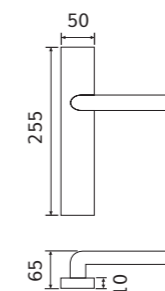

MA1351

1351/201

Maniglia con rosetta
Handle with rosette

1351/210

Maniglia con placca
Handle with plate

1351 D.K.R.

Maniglia anta ribalta
Tilt and turn handle

FINITURE / FINISHINGS