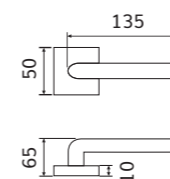

MA1351

1351/201

Maniglia con rosetta
Handle with rosette

1351/210

Maniglia con placca
Handle with plate

1351 D.K.R.

Maniglia anta ribalta
Tilt and turn handle

FINITURE / FINISHINGS

1351/201 - F04

Cromo lucido
Polished chrome

1351/201 - F05

Cromo satinato
Satin chrome

1351/201 - F N.O.

Nero opaco
Matt black

1351/201 - F B.O.

Bianco opaco
Matt white