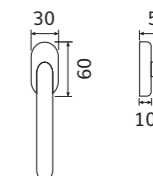

130/273

Maniglia con rosetta
Handle with rosette

130/202L

Maniglia con placca
Handle with plate

130 D.K.

Maniglia anta ribalta
Tilt and turn handle

FINITURE / FINISHINGS

130/273 - F01