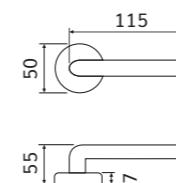

130/273

Maniglia con rosetta
Handle with rosette

130/202L

Maniglia con placca
Handle with plate

130 D.K.

Maniglia anta ribalta
Tilt and turn handle

FINITURE / FINISHINGS

130/273 - F01