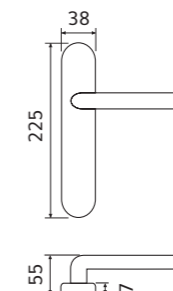

130/273

Maniglia con rosetta
Handle with rosette

130/202L

Maniglia con placca
Handle with plate

130 D.K.

Maniglia anta ribalta
Tilt and turn handle

FINITURE / FINISHINGS

130/273 - F01