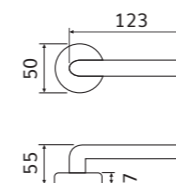

MA145

145/273

Maniglia con rosetta
Handle with rosette

145/205

Maniglia con placca
Handle with plate

145 D.K.

Maniglia anta ribalta
Tilt and turn handle

FINITURE / FINISHINGS

145/273 - F02

Ottone satinato
Satin brass

145/273 - F20

Nikel satinato
Satin nickel

145/273 - F05

Cromo satinato
Satin chrome