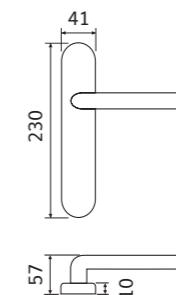

MA145

145/273

Maniglia con rosetta
Handle with rosette

145/205

Maniglia con placca
Handle with plate

145 D.K.

Maniglia anta ribalta
Tilt and turn handle

FINITURE / FINISHINGS

145/273 - F02

Ottone satinato
Satin brass

145/273 - F20

Nikel satinato
Satin nickel

145/273 - F05

Cromo satinato
Satin chrome