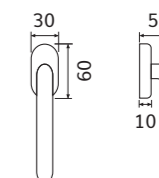

MA145

145/273

Maniglia con rosetta
Handle with rosette

145/205

Maniglia con placca
Handle with plate

145 D.K.

Maniglia anta ribalta
Tilt and turn handle

FINITURE / FINISHINGS