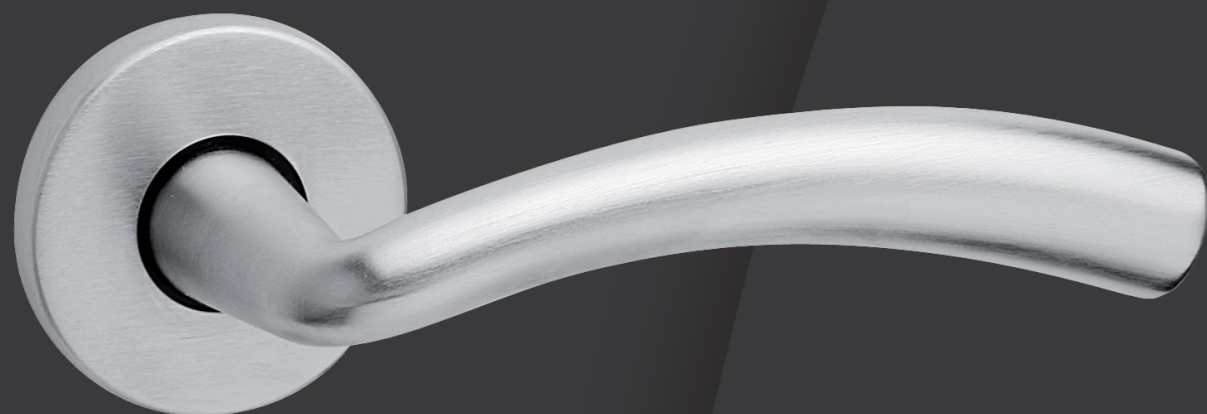

MA145

145/273

Maniglia con rosetta
Handle with rosette

145/205

Maniglia con placca
Handle with plate

145 D.K.

Maniglia anta ribalta
Tilt and turn handle

FINITURE / FINISHINGS

145/273 - F02

Ottone satinato
Satin brass

145/273 - F20

Nikel satinato
Satin nickel

145/273 - F05

Cromo satinato
Satin chrome