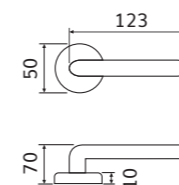

197/231BT

Maniglia con rosetta
Handle with rosette

197/270

Maniglia con placca
Handle with plate

197 D.K.

Maniglia anta ribalta
Tilt and turn handle

FINITURE / FINISHINGS

197/231BT - F01