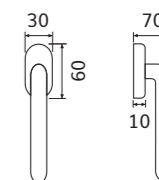

197/231BT

Maniglia con rosetta
Handle with rosette

197/270

Maniglia con placca
Handle with plate

197 D.K.

Maniglia anta ribalta
Tilt and turn handle

FINITURE / FINISHINGS

197/231BT - F01