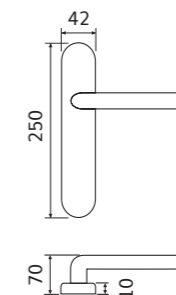

197/231BT

Maniglia con rosetta
Handle with rosette

197/270

Maniglia con placca
Handle with plate

197 D.K.

Maniglia anta ribalta
Tilt and turn handle

FINITURE / FINISHINGS

197/231BT - F01