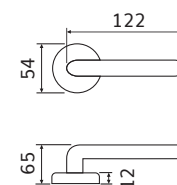

**150/231C**

Maniglia con rosetta  
Handle with rosette

**150/270**

Maniglia con placca  
Handle with plate

**150 D.K.**

Maniglia anta ribalta  
Tilt and turn handle

FINITURE / FINISHINGS

**150/231C - F01**