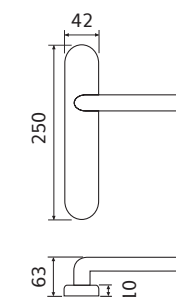

**150/231C**

Maniglia con rosetta  
Handle with rosette

**150/270**

Maniglia con placca  
Handle with plate

**150 D.K.**

Maniglia anta ribalta  
Tilt and turn handle

FINITURE / FINISHINGS

**150/231C - F01**