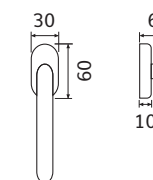

**150/231C**

Maniglia con rosetta  
Handle with rosette

**150/270**

Maniglia con placca  
Handle with plate

**150 D.K.**

Maniglia anta ribalta  
Tilt and turn handle

FINITURE / FINISHINGS

**150/231C - F01**