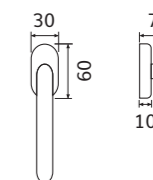

MA138

138/233

Maniglia con rosetta
Handle with rosette

138/248R

Maniglia con placca
Handle with plate

138 D.K.

Maniglia anta ribalta
Tilt and turn handle

FINITURE / FINISHINGS