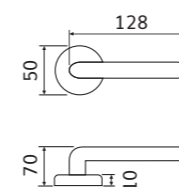

MA138

138/233

Maniglia con rosetta
Handle with rosette

138/248R

Maniglia con placca
Handle with plate

138 D.K.

Maniglia anta ribalta
Tilt and turn handle

FINITURE / FINISHINGS

138/233 - F04

Cromo lucido
Polished chrome

138/233 - F01

Ottone lucido
Polished brass

Ottone
Brass