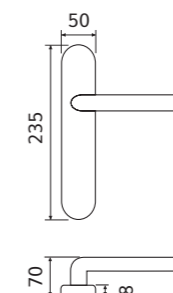

MA138

138/233

Maniglia con rosetta
Handle with rosette

138/248R

Maniglia con placca
Handle with plate

138 D.K.

Maniglia anta ribalta
Tilt and turn handle

FINITURE / FINISHINGS

138/233 - F04

Cromo lucido
Polished chrome

138/233 - F01

Ottone lucido
Polished brass

Ottone
Brass