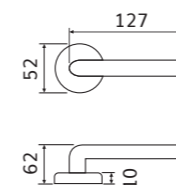

**149/230**

Maniglia con rosetta  
Handle with rosette

**149/202L**

Maniglia con placca  
Handle with plate

**149 D.K.**

Maniglia anta ribalta  
Tilt and turn handle

**FINITURE / FINISHINGS**

**149/230 - F04**

Cromo lucido  
Polished chrome

**149/230 - F01**

Ottone lucido  
Polished brass

**149/230 - F05**

Cromo satinato  
Satin chrome