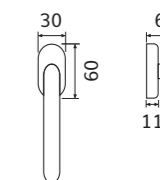

**149/230**

Maniglia con rosetta  
Handle with rosette

**149/202L**

Maniglia con placca  
Handle with plate

**149 D.K.**

Maniglia anta ribalta  
Tilt and turn handle

**FINITURE / FINISHINGS**

**149/230 - F04**