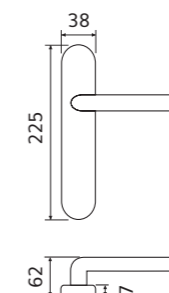

**149/230**

Maniglia con rosetta  
Handle with rosette

**149/202L**

Maniglia con placca  
Handle with plate

**149 D.K.**

Maniglia anta ribalta  
Tilt and turn handle

**FINITURE / FINISHINGS**

**149/230 - F04**